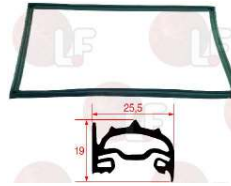

OLIS BN3108800

OLIS 310880

OLIS 3108800

Glues

3392006 TRANSPARENT SILICONE LOCTITE 310 ml
suitable for gluing and sealing
in the industry(glass gluing-oven sealing)
operating temperature -60+250°C