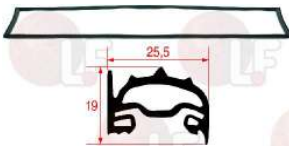

Gaskets and seals

3786516 GASKET FOR CHIMNEY EDGE 750 mm
for Convection oven (OLIS) - Series CV
Series CVM - Series CVP

OLIS 2510675

Gaskets for oven door

5016087 OVEN DOOR GASKET 1460x445 mm
made of silicone elastomer
profile dimensions 25.5x19 mm
COLOUR BLACK
for Convection oven electric (OLIS) CVM21E
CVM21E-S - CVM21E-S2 - CVM21E-2 - CVP21E
CVP21E-S - CVP21E-S2 - CVP21E-2 - CV21E
CV21E-S - CV21E-S2 - CV21E-2
for Convection oven gas (OLIS) CVM21G - CVM21G-S
CVM21G-S2 - CVM21G-2 - CVP21G - CVP21G-S
CVP21G-S2 - CVP21G-2 - CV21G - CV21G-S
CV21G-S2 - CV21G-2