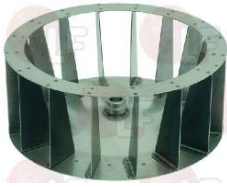

OLIS 6A049320

3350026 ENERGY ADJUSTER

contact capacity 230V 13A - max temperature 125°C
D-shaped pin \varnothing 6x4.6 mm
double rotation direction
for PYROCERAM. TOPS-SALAMANDERS-POTATO WARMERS
for Convection oven (KELVIN)
for Convection oven electric (GIERRE) FEV106M
FEV166E - FEV166M - FEV166P - FEV168E
FEV168M - FEV56M
for Convection oven electric (SMEG) ALFA30V
ALFA31V
for Convection oven gas (GIERRE) FEV107M - FEV167E
FEV167M - FEV167P - FEV57M

OLIS 6A049320

Fans for motors

3240284 FAN \varnothing 335 mm

thickness 140 mm
total blades 16 - \varnothing tapered hole 23.5-20 mm
for Convection oven electric (OLIS) CVM10E - CVM6E
CVP10E - CVP21E - CVP6E - CV10E - CV21E - CV6E
for Convection oven gas (OLIS) CVM10G - CVM6G
CVP10G - CVP21G - CVP6G - CV10G - CV21G - CV6G